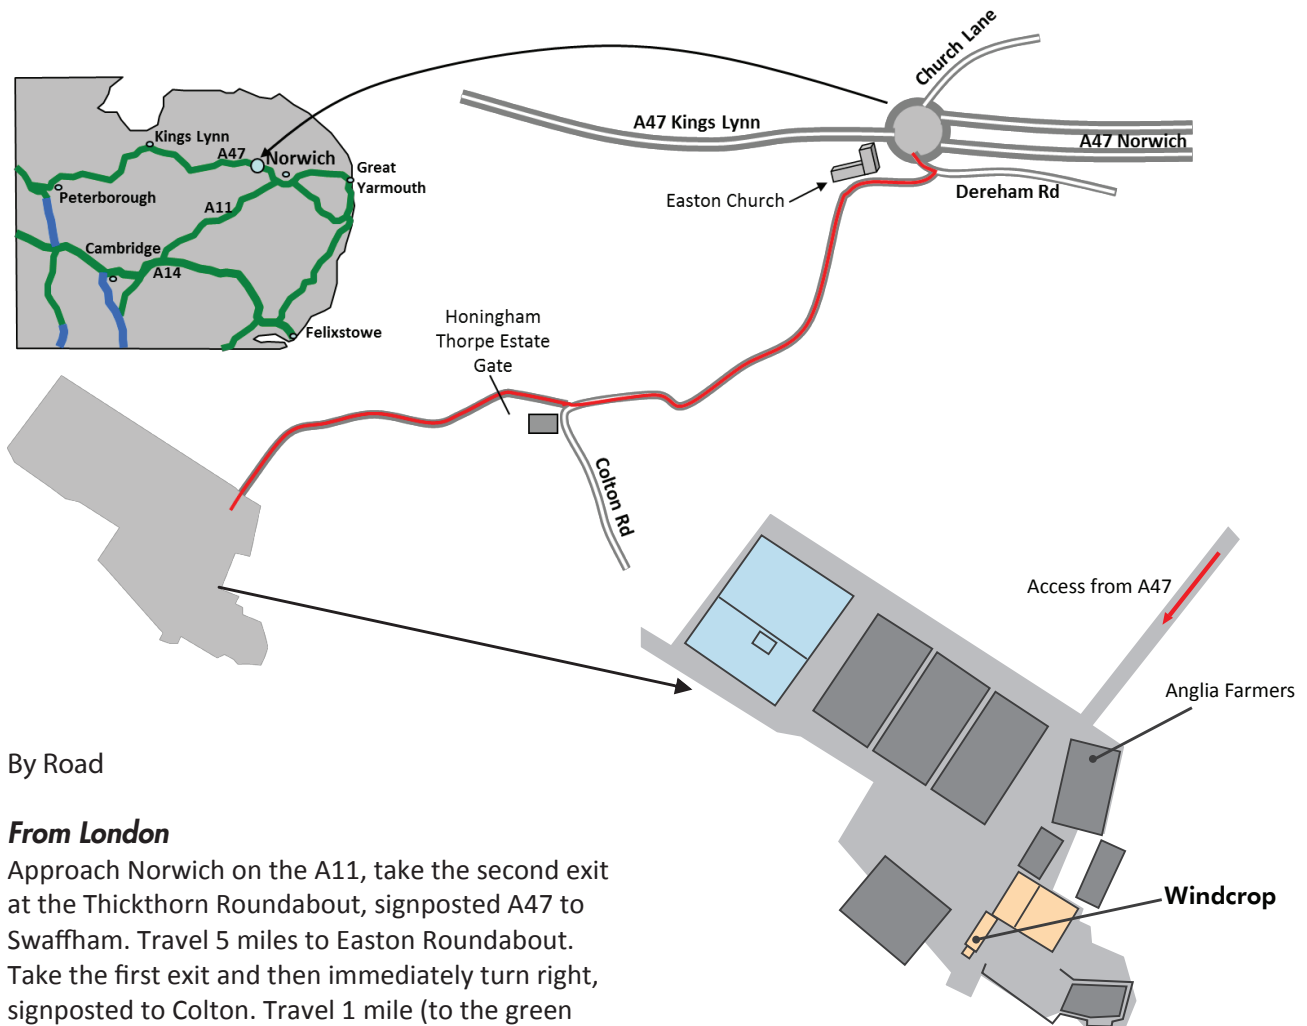

Windcrop Limited

THE GRANARY • HONINGHAM THORPE

COLTON • NORWICH • NR9 5BZ

Telephone 01603 882 152

HOW TO FIND US

By Road

From London

Approach Norwich on the A11, take the second exit at the Thickethorn Roundabout, signposted A47 to Swaffham. Travel 5 miles to Easton Roundabout. Take the first exit and then immediately turn right, signposted to Colton. Travel 1 mile (to the green barn on a sharp bend) and then follow the signs for Honingham Thorpe.

From Norwich

On the A47 towards Swaffham and Dereham take the first exit at the Easton Roundabout. Immediately, take the first right, signposted to Colton. Travel 1 mile (to the green barn on a sharp bend) and then follow the signs for Honingham Thorpe.

From Kings Lynn

On the A47 towards Norwich take the third exit at the Easton Roundabout. Immediately, take the first right, signposted to Colton. Travel 1 mile (to the green barn on a sharp bend) and then follow the signs for Honingham Thorpe.

By Rail

Norwich is well served by rail links, however there are no bus services from Norwich to Colton so you will need to take a taxi. Honingham Thorpe is about 25 minutes from the station although this will vary depending on the time of day.